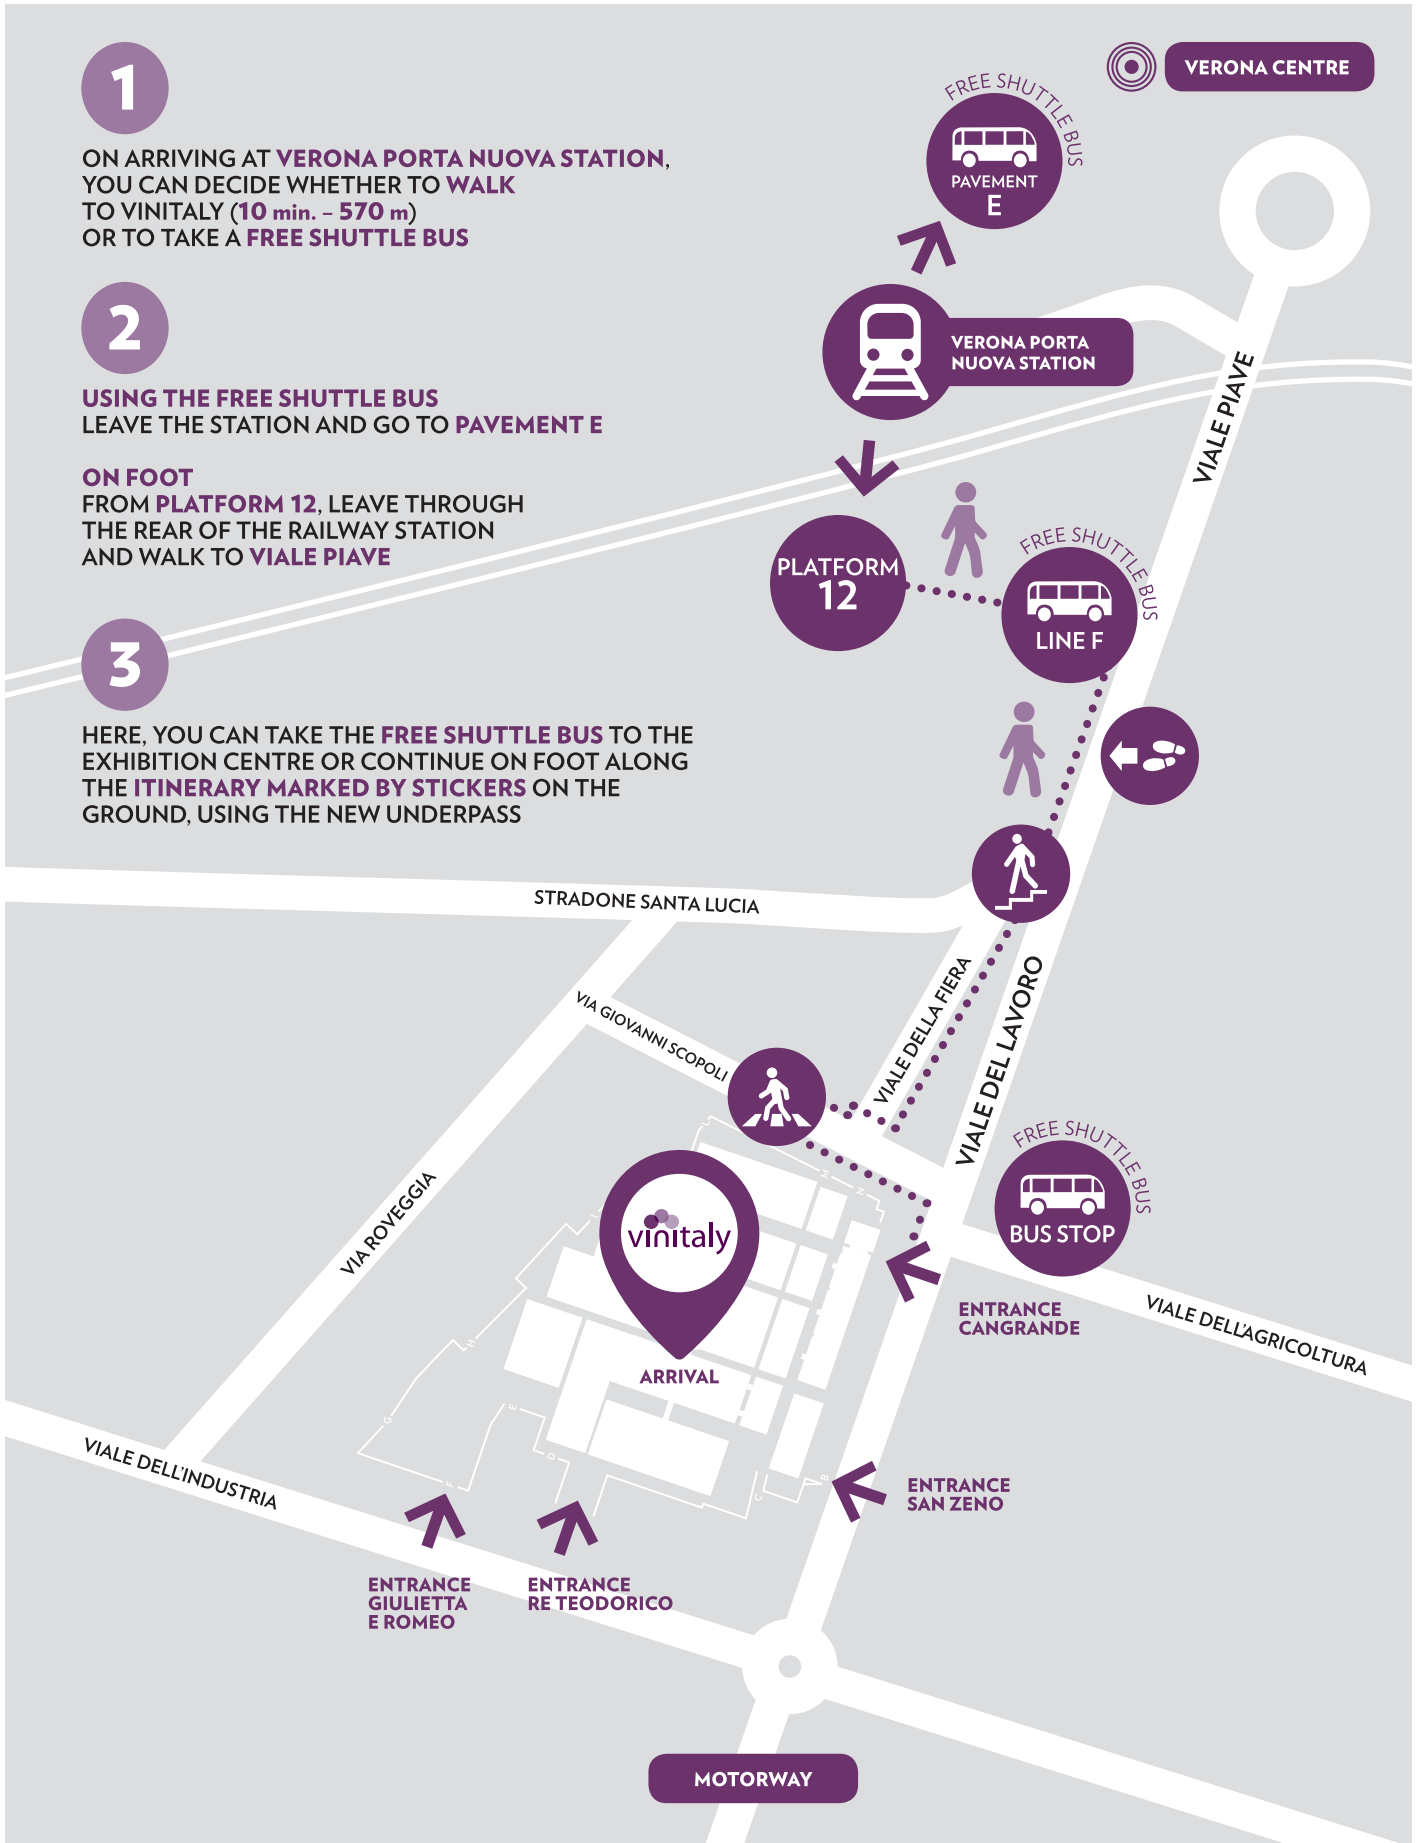

1

SCENDERE ALLA **STAZIONE DI VERONA PORTA NUOVA** E SCEGLIERE SE RAGGIUNGERE VINITALY **A PIEDI** (10 min. - 570 m) O **CON LA NAVETTA GRATUITA**

2

CON LA **NAVETTA GRATUITA** USCIRE DALLA STAZIONE E DIRIGERSI AL **MARCIAPIEDE E**

HOW TO REACH THE EXHIBITION CENTRE FROM THE RAILWAY STATION

1

ON ARRIVING AT **VERONA PORTA NUOVA STATION**, YOU CAN DECIDE WHETHER TO WALK TO VINITALY (**10 min. - 570 m**) OR TO TAKE A **FREE SHUTTLE BUS**

2

USING THE **FREE SHUTTLE BUS** LEAVE THE STATION AND GO TO **PAVEMENT E**

ON FOOT FROM **PLATFORM 12**, LEAVE THROUGH THE REAR OF THE RAILWAY STATION AND WALK TO **VIALE PIAVE**

3

HERE, YOU CAN TAKE THE **FREE SHUTTLE BUS** TO THE EXHIBITION CENTRE OR CONTINUE ON FOOT ALONG THE **ITINERARY MARKED BY STICKERS** ON THE GROUND, USING THE NEW UNDERPASS

ENTRANCE GIULIETTA E ROMEO

ENTRANCE RE TEODORICO

MOTORWAY

vinality

ARRIVAL

VIALE DELL'INDUSTRIA

VIA ROVEGGIA

VIA GIOVANNI SCOPOLI